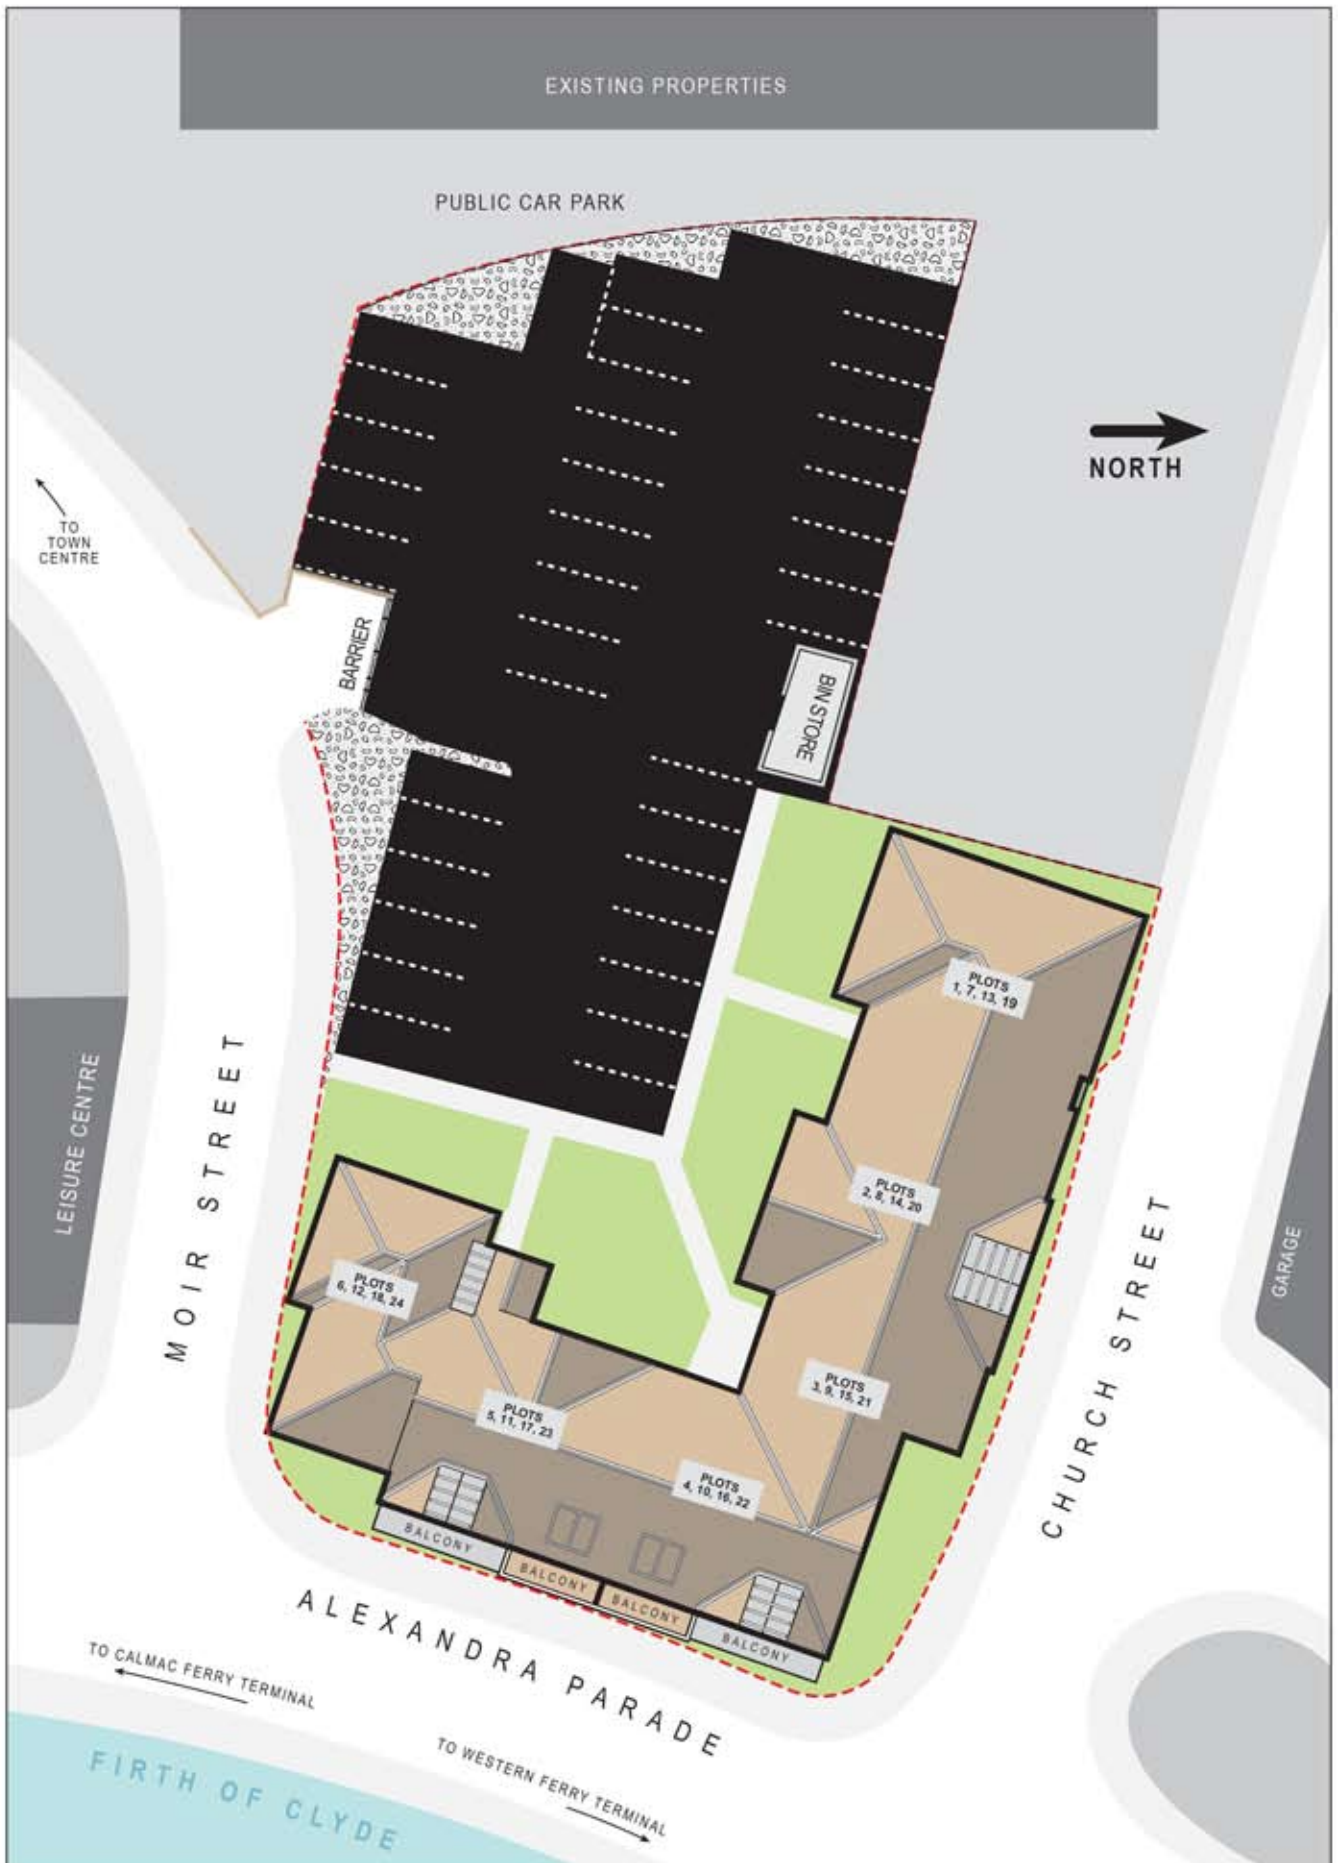

Cloch View DUNOON

Site Plan

The artist's impression of the site plan is drawn from architect's plans to show the relative positions of individual properties and is not to scale. This is a two-dimensional drawing and will not show land contours and gradients, boundary treatments, landscaping or Local Authority lighting. For details of individual properties and availability please refer to our Sales Consultants.